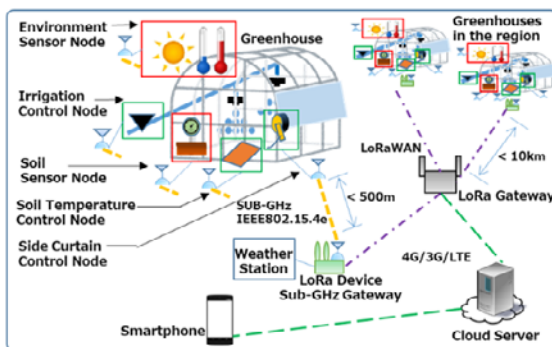

Keywords | Embedded system (60040), Sensor network (60060), IoT (60060)

Research Topics

- ICT in agriculture
- Regional observation support system
- Mobile application to encourage local tourism

Research Seeds

Applications of IoT system

The following figure shows a system of sensing and control of multiple greenhouses in a region as an example of our studies.

Side curtains

Env. sensor

Irrigation

Soil sensor

Outside (left) and inside (right) of the developed greenhouse

Graphs of the sensors

Concept of the smart greenhouse system

IoT system configuration

Related Technology

- Embedded system programming
- Mobile applications and web services
- Electronic circuit design