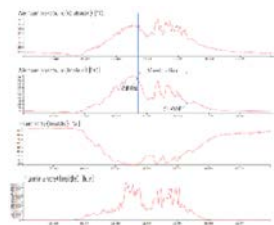

Applications of IoT system

The following figure shows a system of sensing and control of multiple greenhouses in a region as an example of our studies.

Side curtains

Env. sensor

Irrigation

Soil sensor

Outside (left) and inside (right) of the developed greenhouse

Graphs of the sensors

Concept of the smart greenhouse system

IoT system configuration

Related Technology

- Embedded system programming
- Mobile applications and web services
- Electronic circuit design