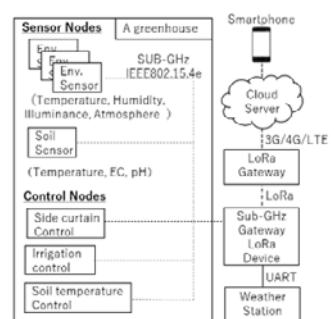

Keywords | Embedded system (60040), Sensor network (60060), IoT (60060)

Research Topics

- ICT in agriculture
- Regional observation support system
- Mobile application to encourage local tourism

Research Seeds

Applications of IoT system

The following figure shows a system of sensing and control of multiple greenhouses in a region as an example of our studies.

Side curtains

Env. sensor

Irrigation

Soil sensor

Outside (left) and inside (right) of the developed greenhouse

Graphs of the sensors

Concept of the smart greenhouse system

IoT system configuration

Related Technology

- Embedded system programming
- Mobile applications and web services
- Electronic circuit design